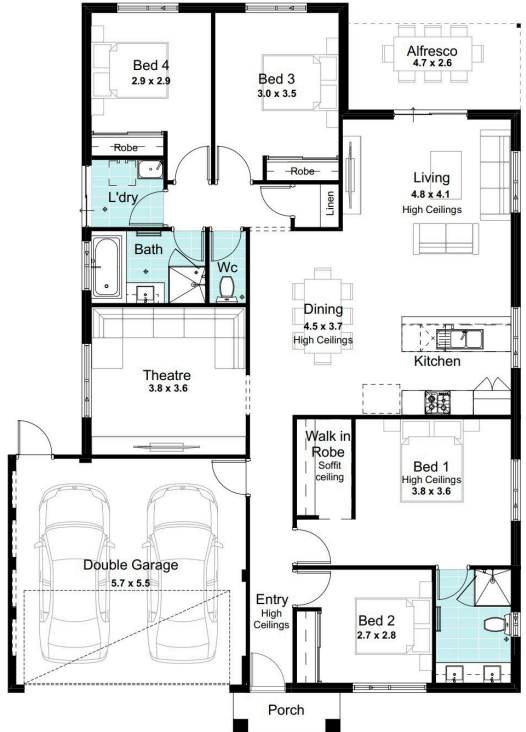

GOLDEN WATTLE

15M FRONTAGE

04

192m²

02

02

be INSPIRED

www.inspiredhomes.net.au

sales@inspiredhomes.net.au

PH: +61 08 9303 9985

BRN: 12767